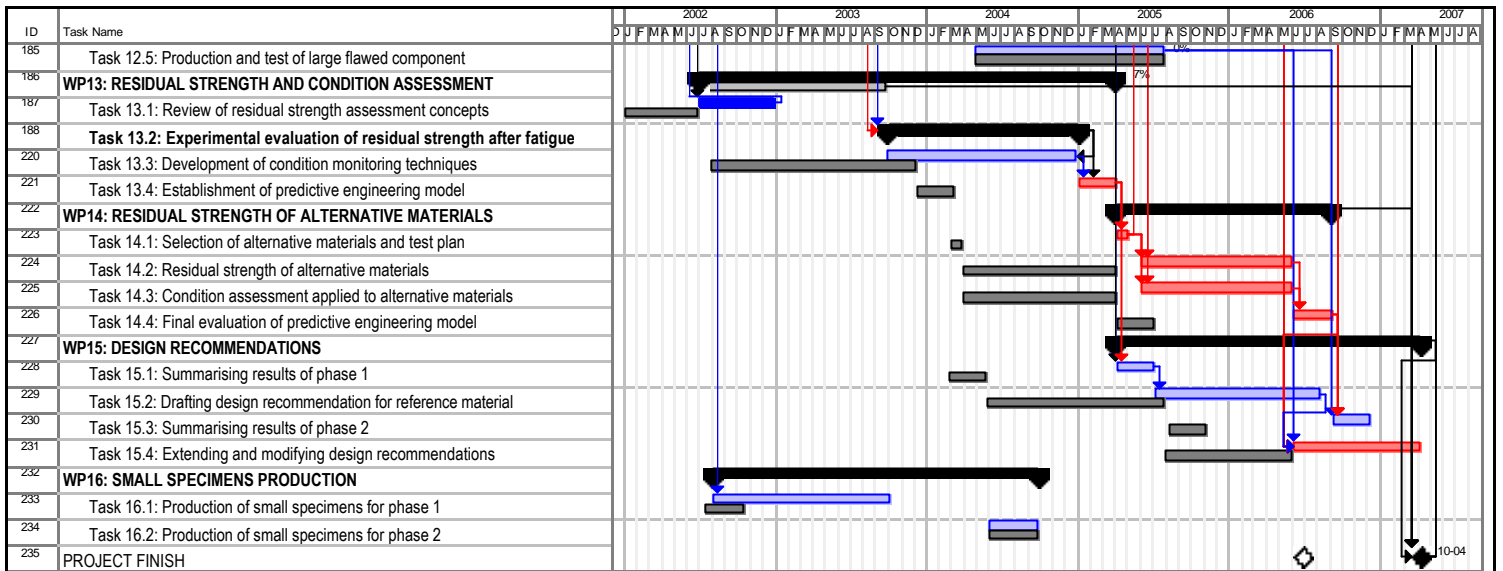

Project: optimat  
Date: 22 Sep '03

Critical		Split		Baseline Milestone		Project Summary	
Critical Split		Task Progress		Milestone		External Tasks	
Critical Progress		Baseline		Summary Progress		External Milestone	
Task		Baseline Split		Summary		Deadline	